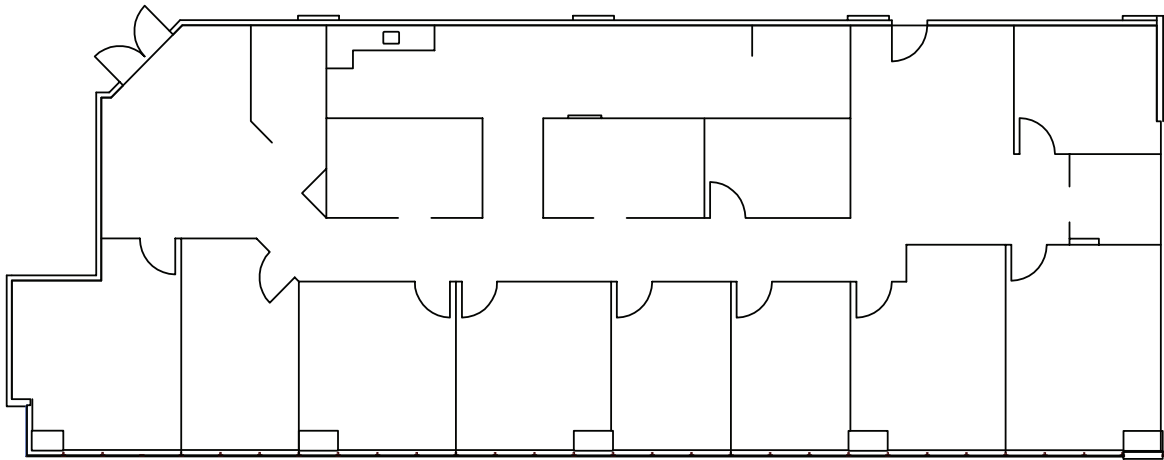

# 2 COLUMBIA PLACE

1230 COLUMBIA STREET  
SAN DIEGO CA 92101  
DOWNTOWN

## SUITE 1050

Owned & professionally managed by:

EMMES Leasing  
emmesleasing@eamc.com  
619.515.3400

<b>SUITE</b>	<b>1050</b>
<b>RSF</b>	<b>4,019 SF</b>
<b>VIEW</b>	<b>West</b>
<b>STATUS</b>	<b>90 Days</b>
<b>DESCRIPTION</b>	Several window line offices, conference and break room.