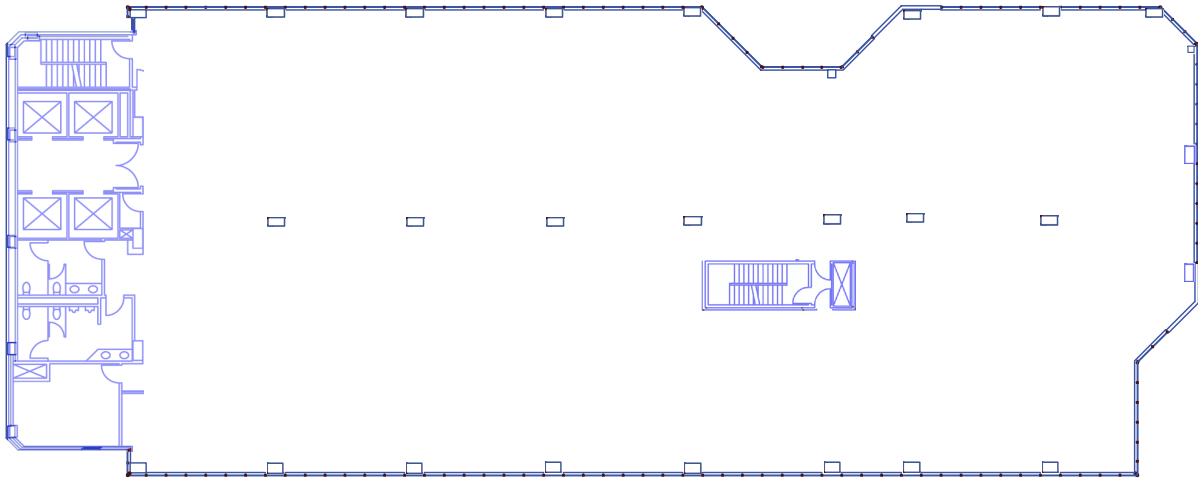

2 COLUMBIA PLACE

1230 COLUMBIA STREET
SAN DIEGO CA 92101
DOWNTOWN

SUITE 1200

Owned & professionally managed by:

EMMES Leasing
emmesleasing@eamc.com
619.515.3400

SUITE	1200
RSF	14,982
VIEW	Full floor
STATUS	6/1/17