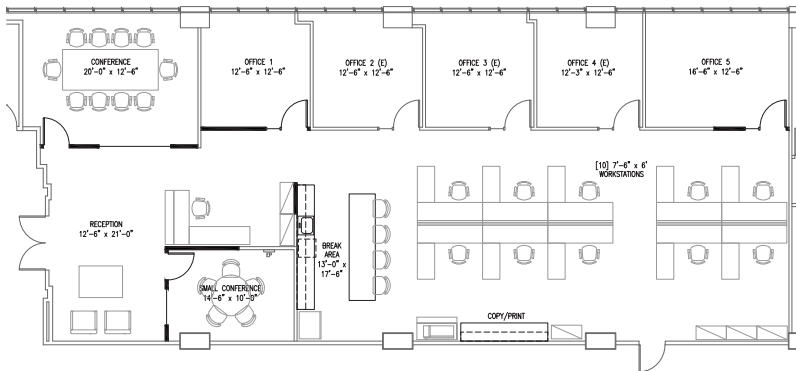

2 COLUMBIA PLACE

1230 COLUMBIA STREET
SAN DIEGO CA 92101
DOWNTOWN

SUITE 440

Owned & professionally managed by:

EMMES Leasing
emmesleasing@eamc.com
619.515.3400

SUITE	440
RSF	3,868
VIEW	East
STATUS	Vacant
DESCRIPTION	

New Spec Suite! Several private offices along the window line. 2 conference rooms and a break room.