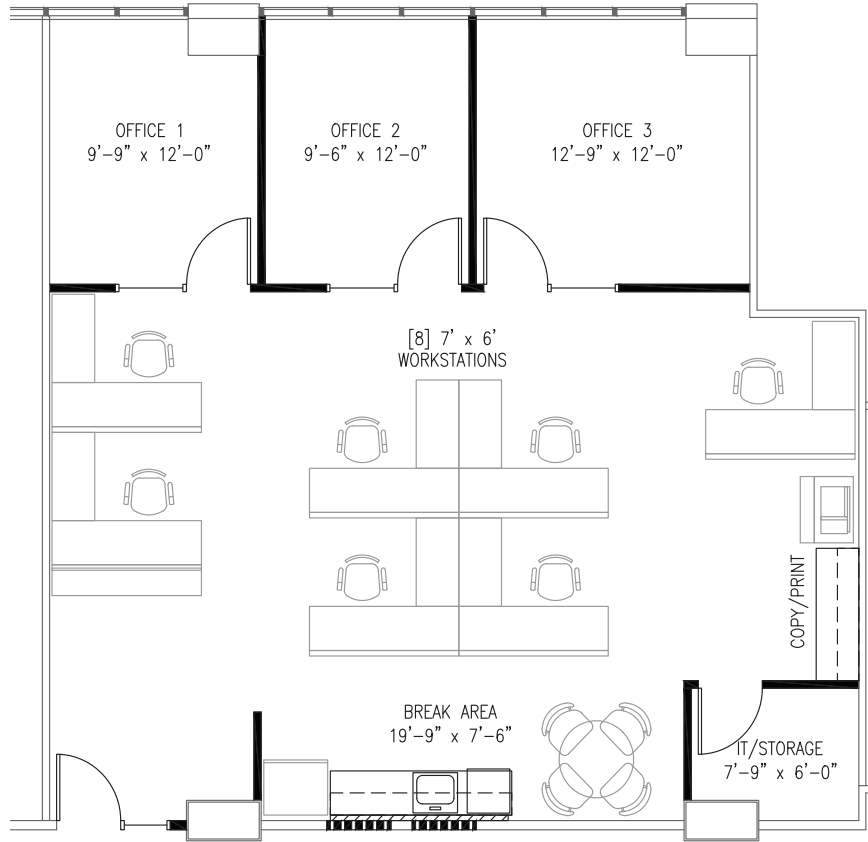

**SUITE 860**

Owned & professionally managed by:

EMMES Leasing  
 emmesleasing@eamc.com  
 619.515.3400

<b>SUITE</b>	<b>860</b>
<b>RSF</b>	<b>1620</b>
<b>VIEW</b>	<b>East</b>
<b>STATUS</b>	<b>Vacant</b>
<b>DESCRIPTION</b>	<b>New Spec Suite!</b> 3 window line offices. Open office and break area.