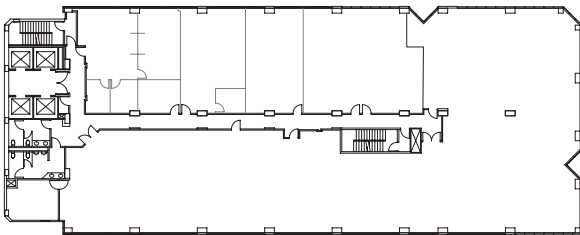

**SUITE 860**

Owned & professionally managed by:

EMMES Leasing  
 emmesleasing@eamc.com  
 619.515.3400

<b>SUITE</b>	<b>860</b>
<b>RSF</b>	<b>1620</b>
<b>VIEW</b>	<b>East</b>
<b>STATUS</b>	<b>Vacant</b>
<b>DESCRIPTION</b>	<b>New Spec Suite!</b> 3 window line offices. Open office and break area.