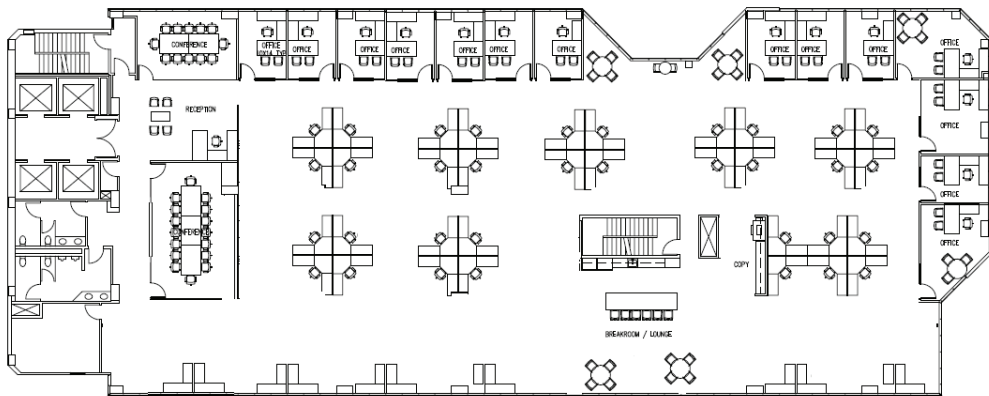

SUITE 1200

AS-BUILT

CONCEPTUAL LAYOUT

SUITE	1200
RSF	15,949
VIEW	Full Floor
STATUS	Vacant

For additional information:

Richard Gonor
858.410.1243
richard.gonor@am.jll.com

Bess Wakeman
858.410.1245
bess.wakeman@am.jll.com