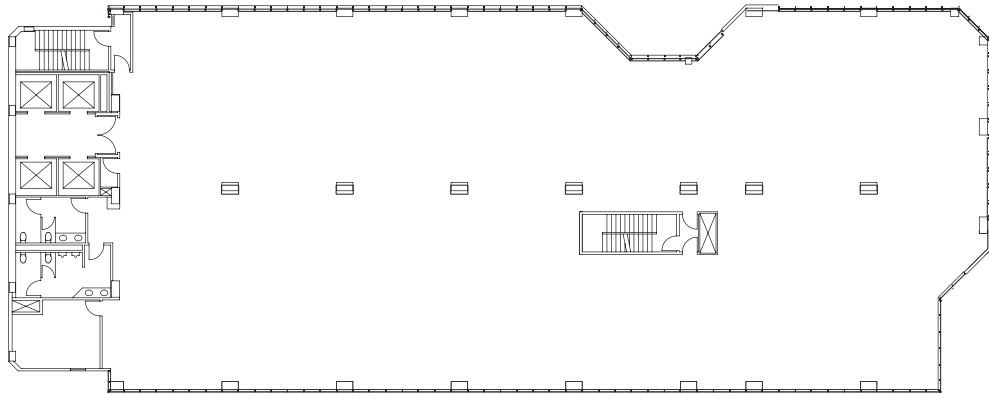

SUITE 1200

AS-BUILT

CONCEPTUAL LAYOUT

SUITE	1200
RSF	15,949
VIEW	Full Floor
STATUS	Vacant

For additional information:

Richard Gonor
858.410.1243
richard.gonor@am.jll.com

Bess Wakeman
858.410.1245
bess.wakeman@am.jll.com