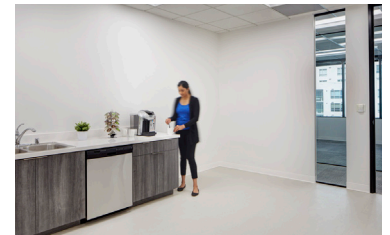

## SUITE 500

N

W

E

S

SUITE	500
RSF	3,418
STATUS	Vacant
DESCRIPTION	<b>Spec Suite</b> with Kitchen 5 Private Offices + Conference Room

For additional information:

STEVEN M. BRUCE  
858.875.3605  
steve.bruce@ngkf.com  
CA RE Lic. #01455744