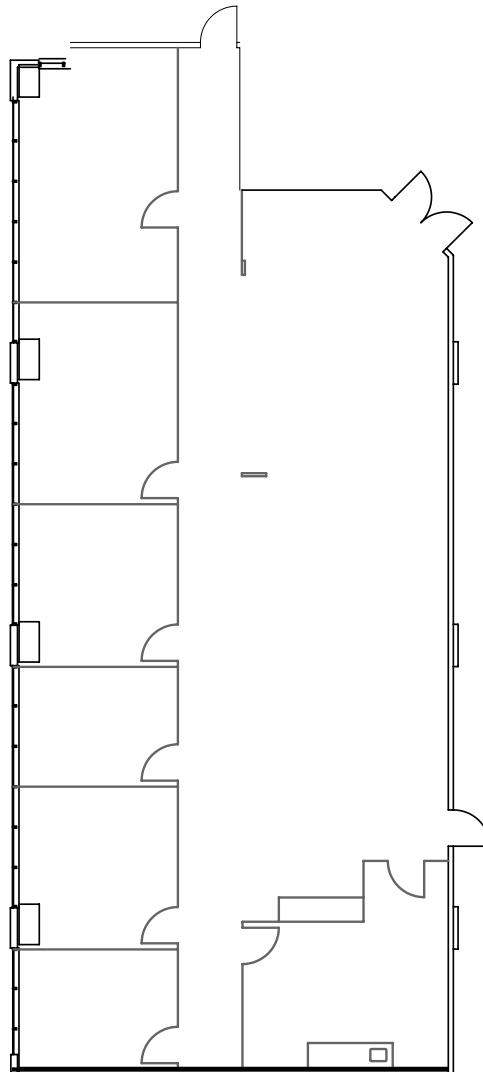

# 2 COLUMBIA PLACE

1230 COLUMBIA STREET  
SAN DIEGO CA 92101  
DOWNTOWN

## SUITE 500

N

W

E

S

SUITE	500
RSF	3,418
STATUS	Vacant
DESCRIPTION	<b>Spec Suite</b> with Kitchen 5 Private Offices + Conference Room

For additional information:

STEVEN M. BRUCE  
858.875.3605  
steve.bruce@ngkf.com  
CA RE Lic. #01455744