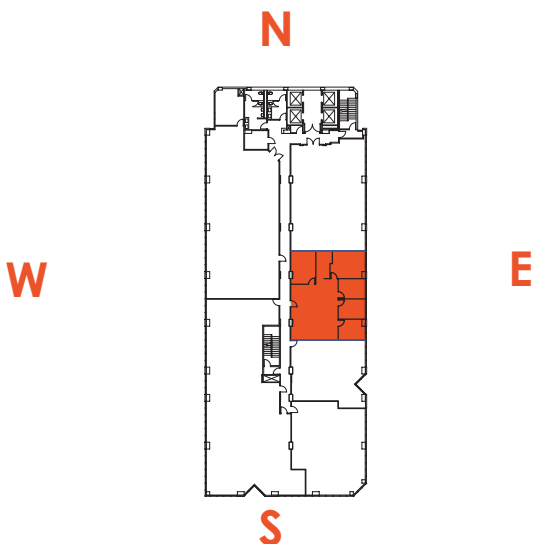

2 COLUMBIA PLACE

1230 COLUMBIA STREET
SAN DIEGO CA 92101
DOWNTOWN

SUITE 560

SUITE	560
RSF	1,940
STATUS	Vacant
DESCRIPTION	Second Generation Suite with 4 Private Offices + Conference Room + Open Area

For additional information: