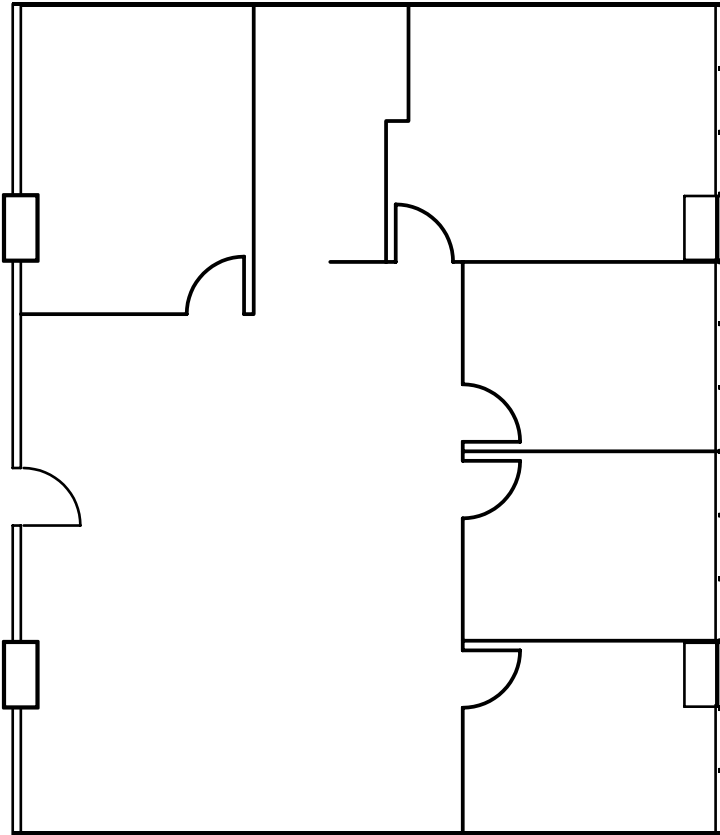

2 COLUMBIA PLACE

1230 COLUMBIA STREET
SAN DIEGO CA 92101
DOWNTOWN

SUITE 560

SUITE	560
RSF	1,940
STATUS	Vacant
DESCRIPTION	Second Generation Suite with 4 Private Offices + Conference Room + Open Area

For additional information: